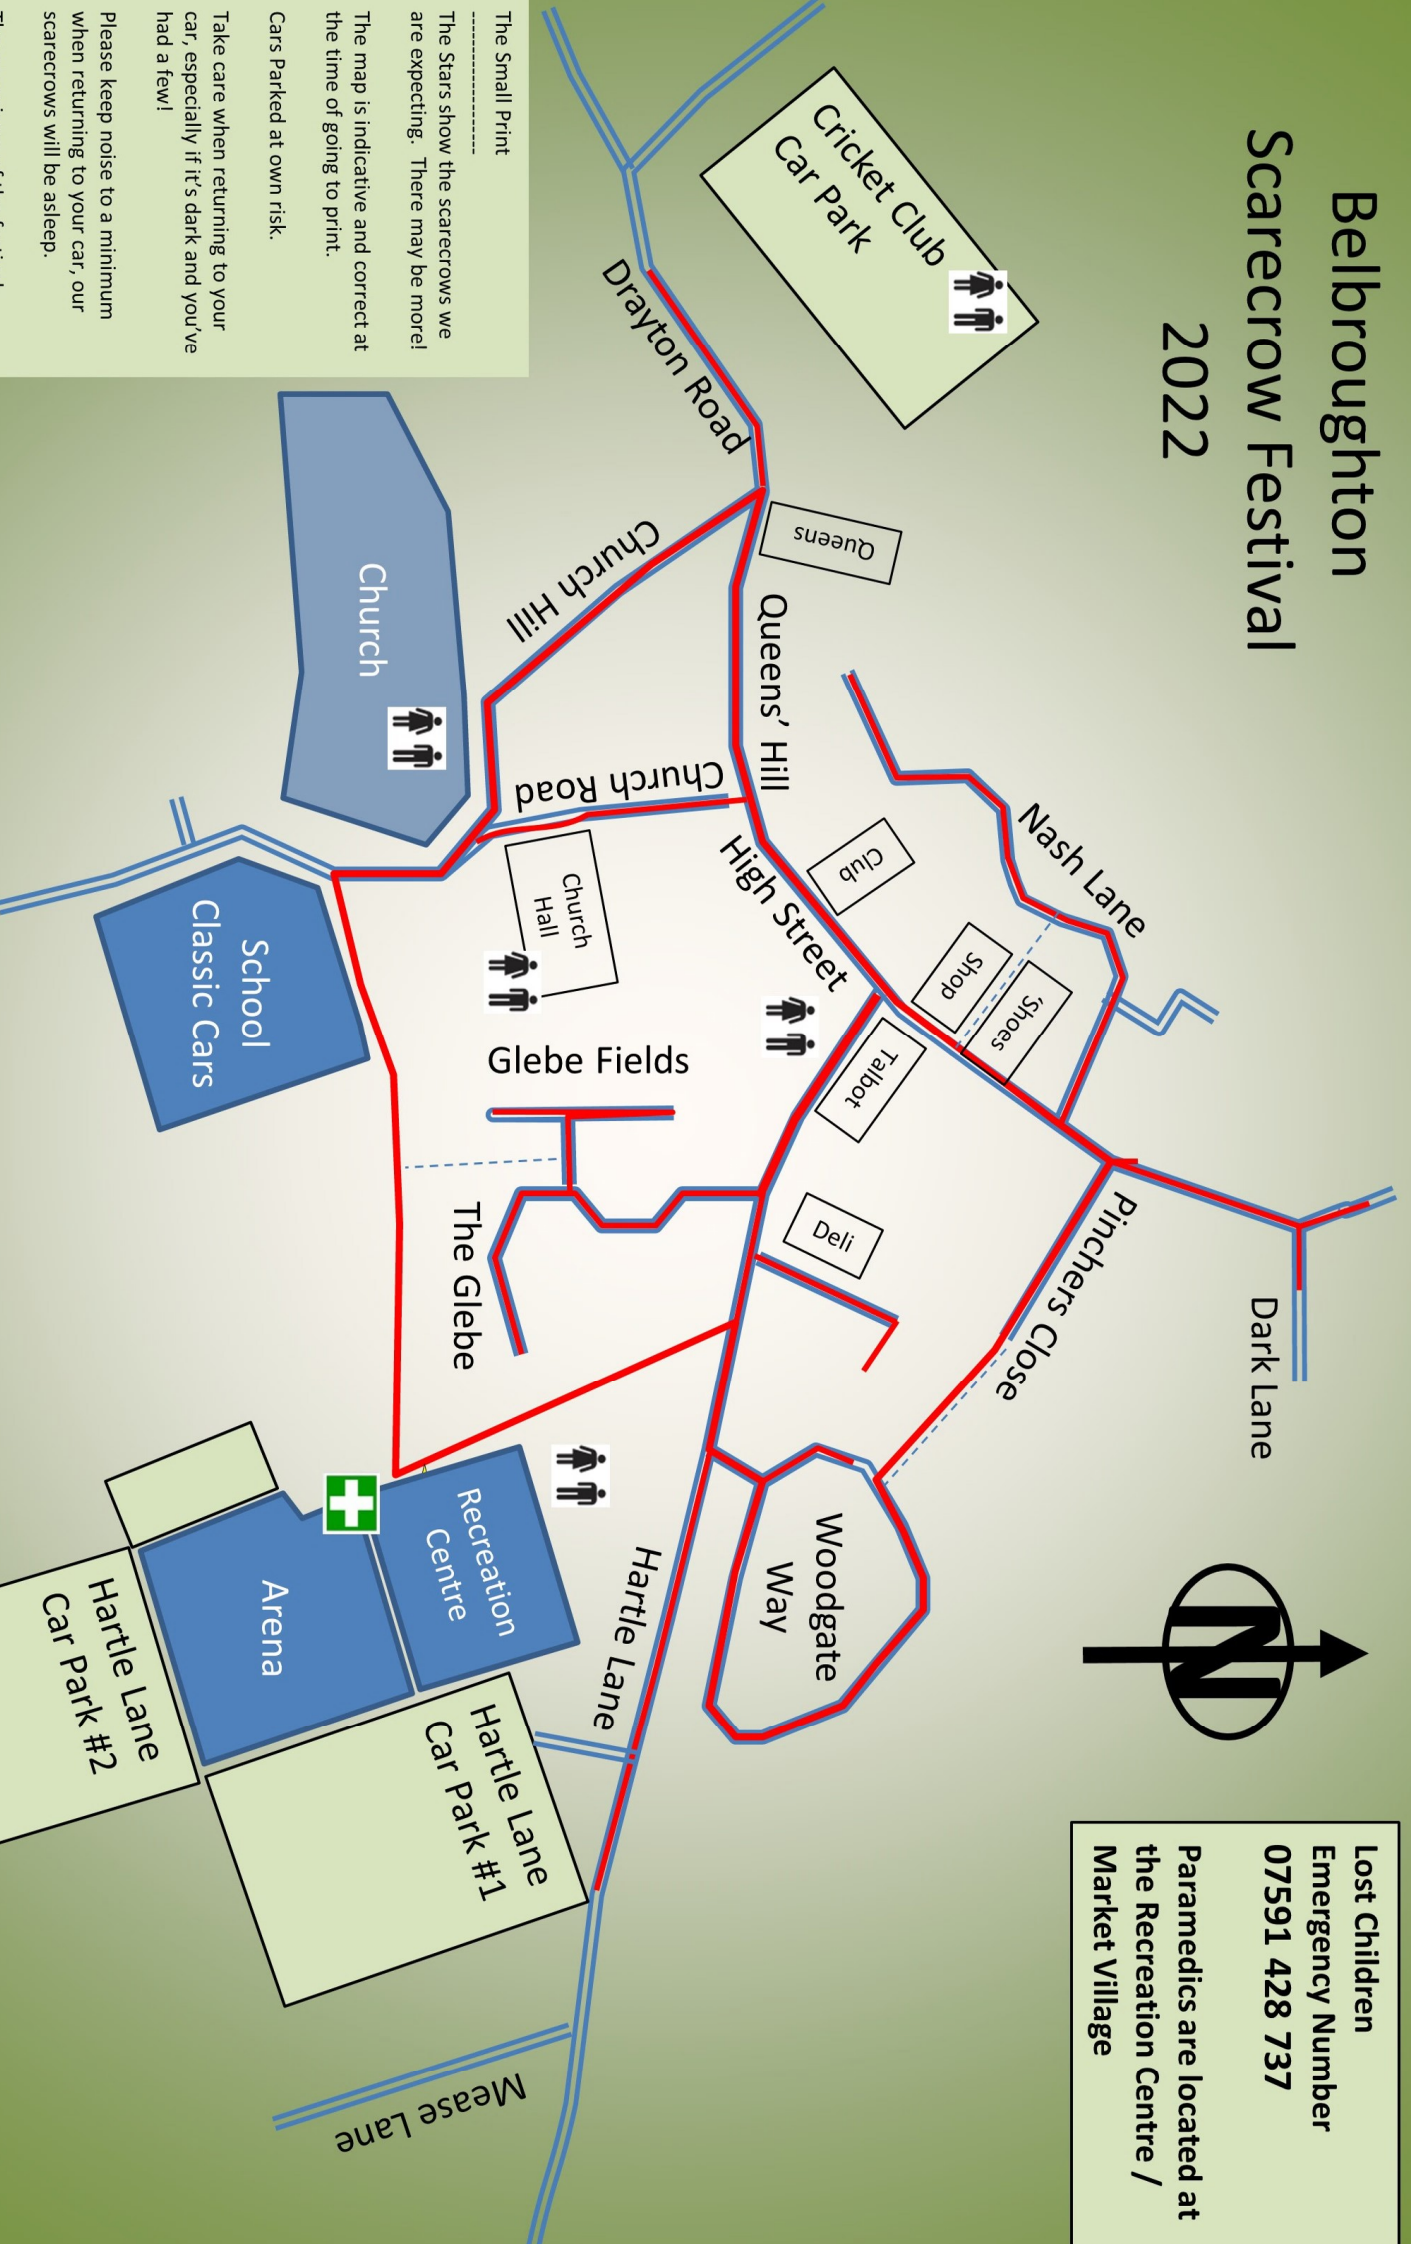

Belbroughton Scarecrow Festival 2022

2022

Lost Children
Emergency Number
07591 428 737
 Paramedics are located at
 the Recreation Centre /
 Market Village

The Small Print

The Stars show the scarecrows we are expecting. There may be more! The map is indicative and correct at the time of going to print.

Cars Parked at own risk.

Take care when returning to your car, especially if it's dark and you've had a few!

Please keep noise to a minimum when returning to your car, our scarecrows will be asleep.

The organisers of the festival accept no liability for any losses, injuries or damage - howsoever caused.